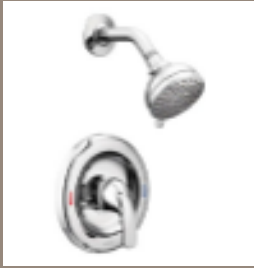

## Features Specification 配置規格

**MOEN**  
Adler Single-Handle 4-Spray  
Bathroom Shower Faucet with  
Rain Shower Head in Chrome

**American Standard**  
Mainstream 4.8L Single  
Flush Standard Height  
Elongated 2-Piece Toilet in  
White with Lined Tank

**MAAX**  
Vivid 60L x 30W x 16H  
Rectangular Alcove Bathtub  
Left/Right Drain, in White with  
12-inch Soaking Depth

**American Standard**  
Chatfield Single Hole  
Single-Handle Bathroom  
Faucet in Polished Chrome

**American Standard**  
Jardin Single Handle Pull-Out  
Spray Kitchen Faucet in  
Polished Chrome

**Canarm**  
Carlton 2-Light Vanity Light  
Fixture in Oil Rubbed  
Bronze with White Opal  
Glass

- The English version shall prevail in case of any discrepancies between the Chinese and English versions. 中英文版本如有衝突，應以英文版為準。
- Render just for reference 圖片謹作為參考，實際尺寸和設計可能有所不同。
- This is not an offering for sale. The developer reserves the right to make changes and modification to the information contained herein without prior notice. 此非銷售要約。開發商保留在未經事先通知的情況下對此處所含信息進行更改和修改的權利。